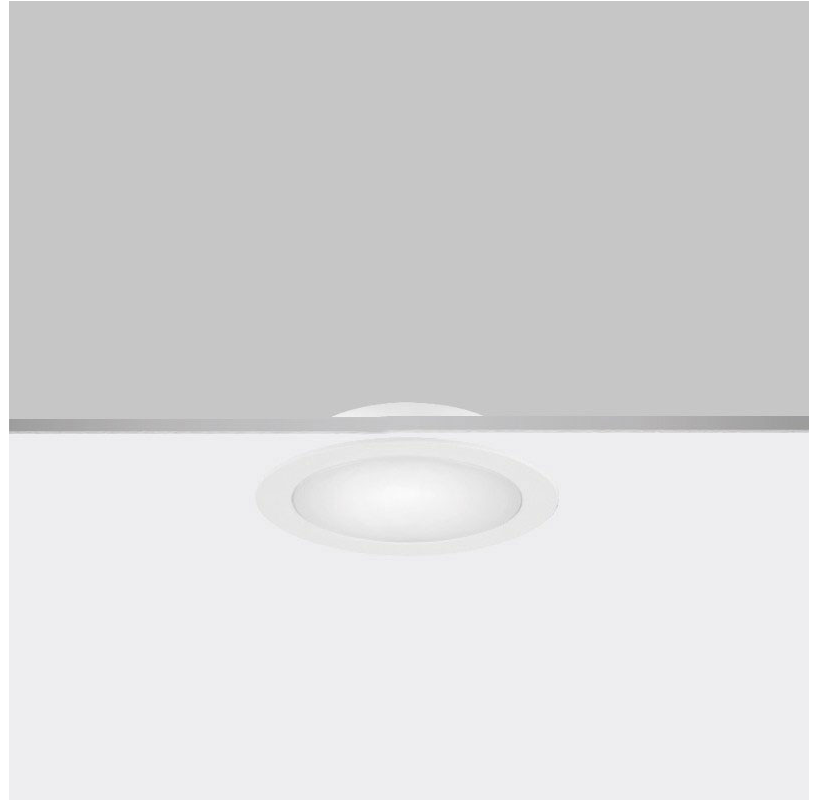

PROJECT	_____
TYPE	_____
SPECIFIER	_____
QUANTITY	_____
DATE	_____

DIXIT RA7 RECESSED

E5612021

base number

1. To build a product code in our configurator select the specify button on the base model # product page
2. To build a manual product code on this datasheet choose from the options listed below in blue font and add the suffix to the base model #

GENERAL

Series: Dixit
Subseries: Dixit RA7
Brand: Ivela
Division: Exterior
Mounting Type: Recessed
Mounting Location: Ceiling
Subcategory: Downlight

PHYSICAL

Shape: Round
Diameter (mm): 67
Diameter (in): 2 ⁵/₈
Height (mm): 23
Height (in): 7/8
Min. Recessing Depth (mm): 30
Min. Recessing Depth (in): 1 ³/₁₆
Light Distribution: Direct
Weight (kg): 0.1
Weight (lbs): 0.22
Diffuser: Opal Polycarbonate
Fixture Finish: MWH
Fixture Material: Aluminum Die Cast

ELECTRICAL

Lamp Type: LED
Total Output Wattage (W): 4.6
Dimming: Tri-Mode (Non-Dimming and Phase Dimming (120Vac only) and 0-10V Dimming)
Driver Included: No
Driver Location: Remote
Driver Type: Constant Current - Universal
Driver Class: Class 2
Input Voltage (V): 120 - 277
Constant Current (MA): 500

LED

Color Temperature (°K): 3000
Max. Delivered Lumen (lm): 378
CRI: >85 CRI
Lamp Life (hrs): 50000

OPTICAL

Optic°: 120

RATINGS AND CERTIFICATIONS

Certified By: Certified for North American Standards
IP rating: IP44
IK Rating: IK07